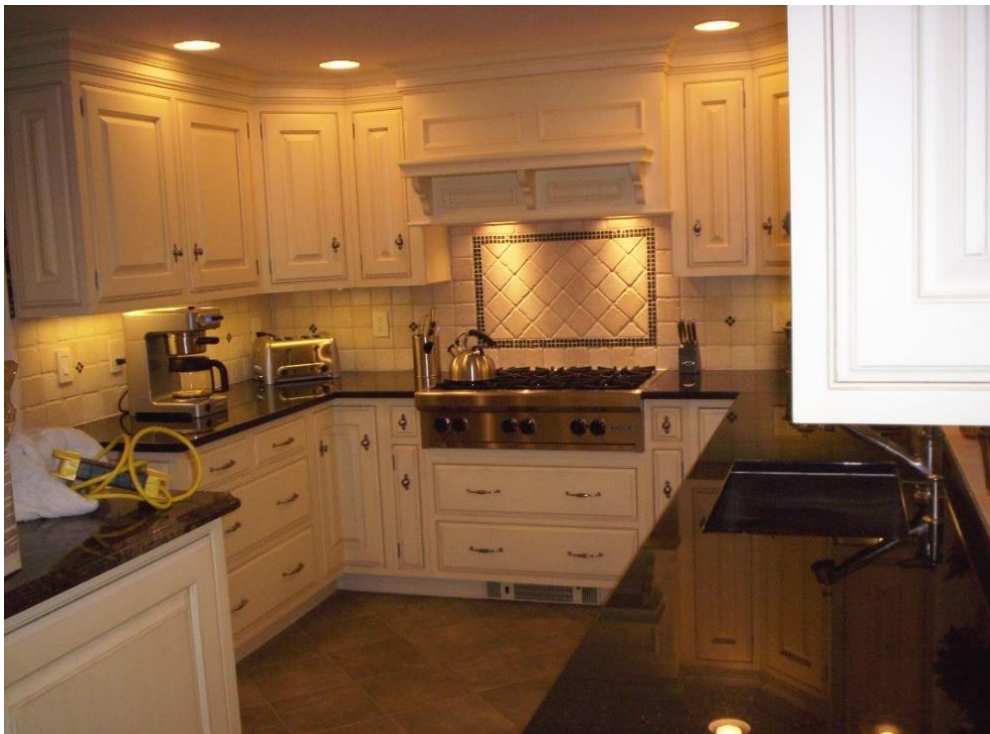

BACKSPLASHES

Folks, face it – your wife REALLY wants a new backsplash.....and most backsplashes take only two days, some three, but immediate gratification and the instant WOW factor are icing on the cake in a whole lot of full or partial kitchen remodels.

A backsplash with an inlay like this took a whole week, but this one we did made RI MONTHLY magazine... Wahoo!!

Inlays add personality, no doubt about it. It is pretty easy to schedule a backsplash job, so give us a call for a design and a quote.